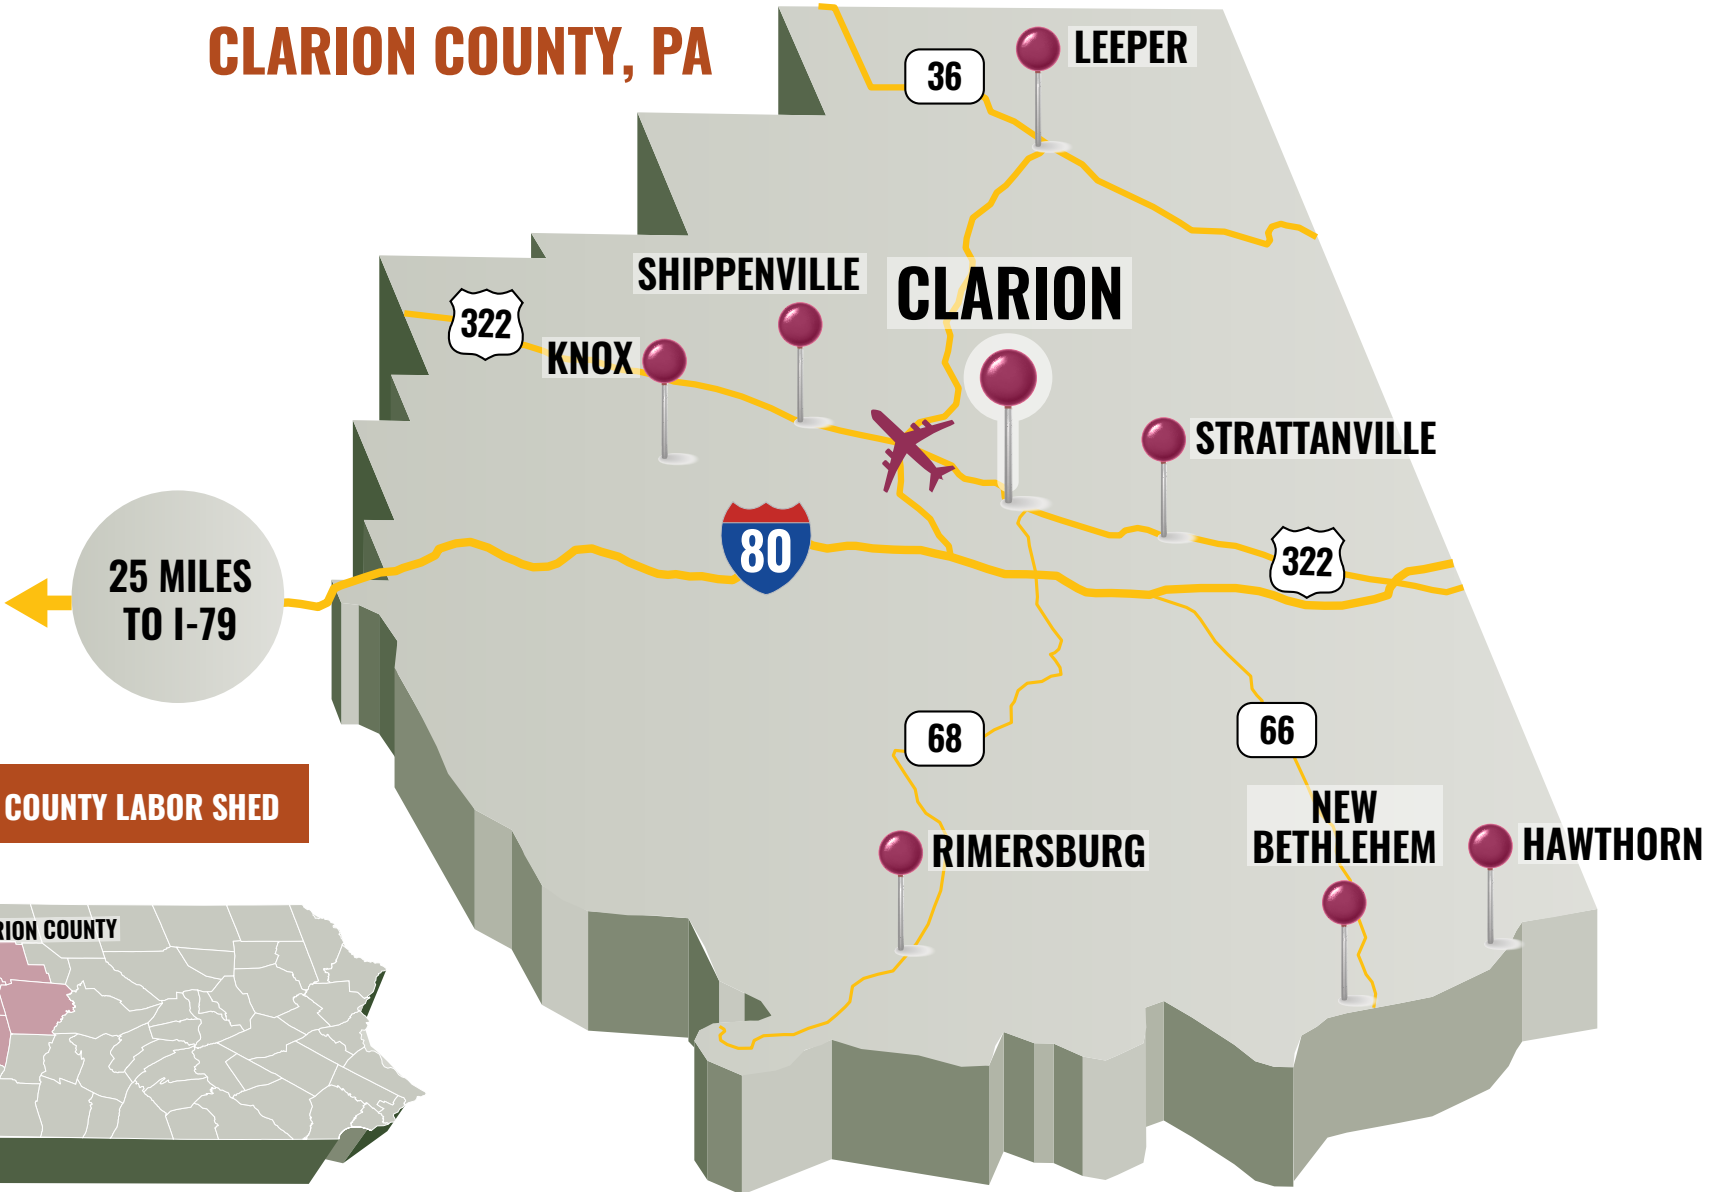

**CLARION COUNTY
PENNSYLVANIA
ECONOMIC DEVELOPMENT**

Clarion County, Pennsylvania is within a day's drive of many large cities

CLARION COUNTY, PA

Distance and Drive Time

Atlanta, GA	761 mi / 1,224 km	11 hrs 44 min
Baltimore, MD	265 mi / 426 km	4 hrs 33 min
Boston, MA	521 mi / 838 km	8 hrs 12 min
Buffalo, NY	158 mi / 254 km	3 hrs
Charlotte, NC	544 mi / 875 km	8 hrs 37 min
Chicago, IL	443 mi / 712 km	6 hrs 43 min
Cleveland, OH	143 mi / 230 km	2 hrs 34 min
Columbus, OH	248 mi / 399 km	3 hrs 40 min
Detroit, MI	271 mi / 436 km	4 hrs 18 min
New York, NY	308 mi / 495 km	4 hrs 44 min
Pittsburgh, PA	99 mi / 159 km	1 hr 44 min
Toronto, ON, Canada	228 mi / 367 km	4 hrs 24 min

**CLARION COUNTY
PENNSYLVANIA
ECONOMIC DEVELOPMENT**

Clarion County, Pennsylvania is close to many airports

Distance and Drive Time

Allentown, PA	250 mi / 402 km	3 hrs 56 min
State College, PA	96 mi / 155 km	1 hr 45 min
Dubois, PA	35 mi / 56 km	40 min
Erie, PA	94 mi / 151 km	1 hr 30 min
Harrisburg, PA	173 mi / 278 km	2 hrs 55 min
Philadelphia, PA	282 mi / 453 km	4 hrs 47 min
Pittsburgh, PA	99 mi / 159 km	1 hr 44 min

**CLARION COUNTY
PENNSYLVANIA
ECONOMIC DEVELOPMENT**

Clarion County, Pennsylvania is within one-day truck drive of more than 153 million consumers

CLARION COUNTY, PA

CLARION COUNTY LABOR SHED