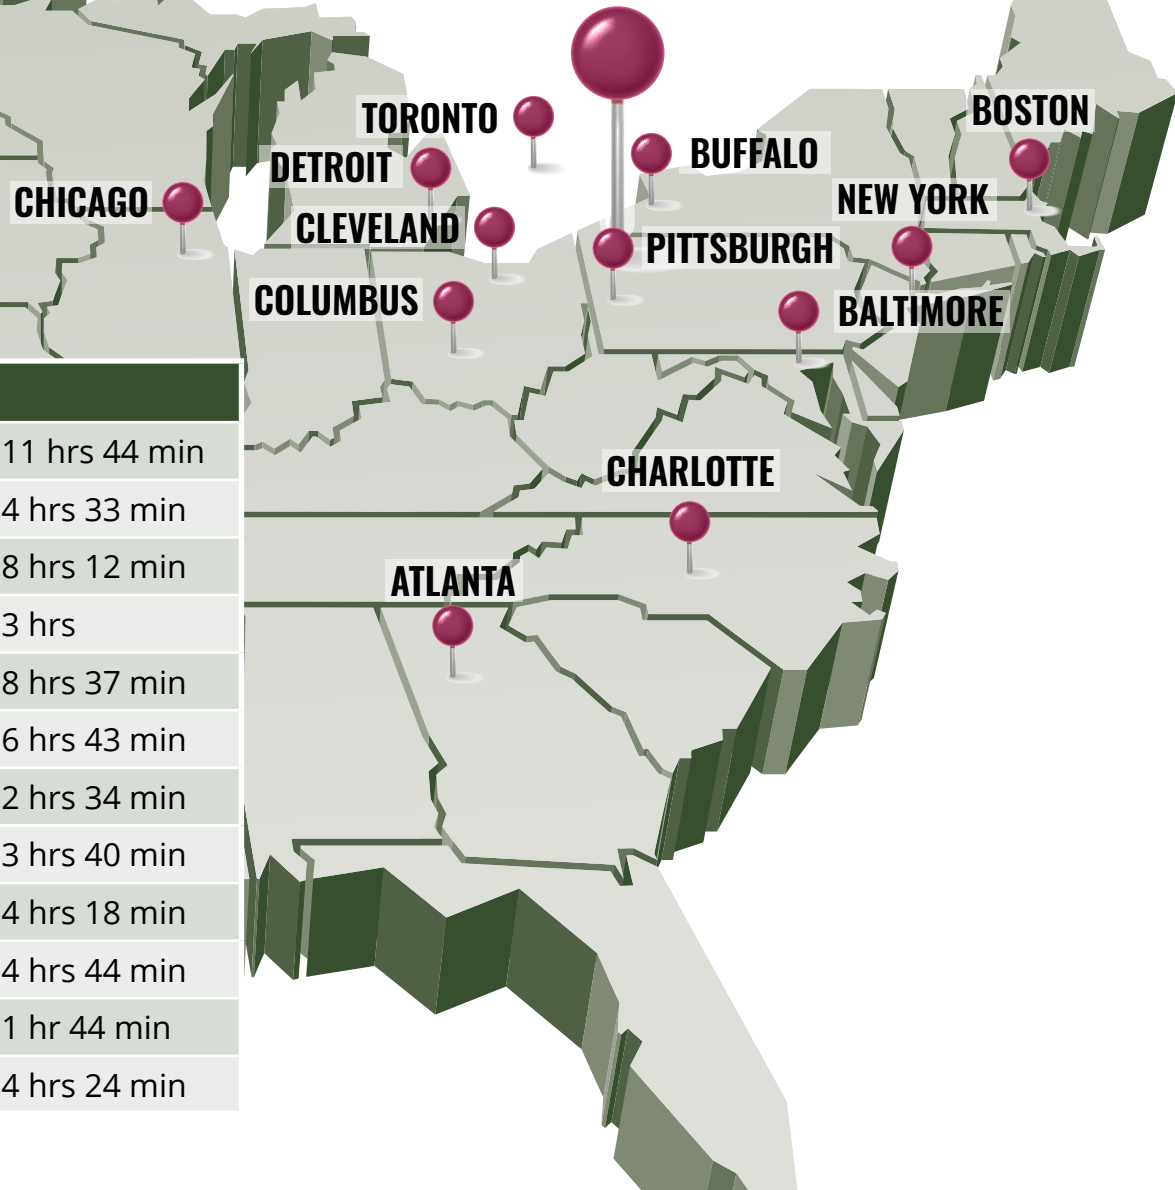

**CLARION COUNTY
PENNSYLVANIA
ECONOMIC DEVELOPMENT**

Clarion County, Pennsylvania is within a day's drive of many large cities

CLARION COUNTY, PA

Distance and Drive Time

Atlanta, GA	761 mi / 1,224 km	11 hrs 44 min
Baltimore, MD	265 mi / 426 km	4 hrs 33 min
Boston, MA	521 mi / 838 km	8 hrs 12 min
Buffalo, NY	158 mi / 254 km	3 hrs
Charlotte, NC	544 mi / 875 km	8 hrs 37 min
Chicago, IL	443 mi / 712 km	6 hrs 43 min
Cleveland, OH	143 mi / 230 km	2 hrs 34 min
Columbus, OH	248 mi / 399 km	3 hrs 40 min
Detroit, MI	271 mi / 436 km	4 hrs 18 min
New York, NY	308 mi / 495 km	4 hrs 44 min
Pittsburgh, PA	99 mi / 159 km	1 hr 44 min
Toronto, ON, Canada	228 mi / 367 km	4 hrs 24 min

**CLARION COUNTY
PENNSYLVANIA
ECONOMIC DEVELOPMENT**

Clarion County, Pennsylvania is close to many airports

Distance and Drive Time

Allentown, PA	250 mi / 402 km	3 hrs 56 min
State College, PA	96 mi / 155 km	1 hr 45 min
Dubois, PA	35 mi / 56 km	40 min
Erie, PA	94 mi / 151 km	1 hr 30 min
Harrisburg, PA	173 mi / 278 km	2 hrs 55 min
Philadelphia, PA	282 mi / 453 km	4 hrs 47 min
Pittsburgh, PA	99 mi / 159 km	1 hr 44 min

**CLARION COUNTY
PENNSYLVANIA
ECONOMIC DEVELOPMENT**

Clarion County, Pennsylvania is within one-day truck drive of more than 153 million consumers

CLARION COUNTY, PA

CLARION COUNTY LABOR SHED